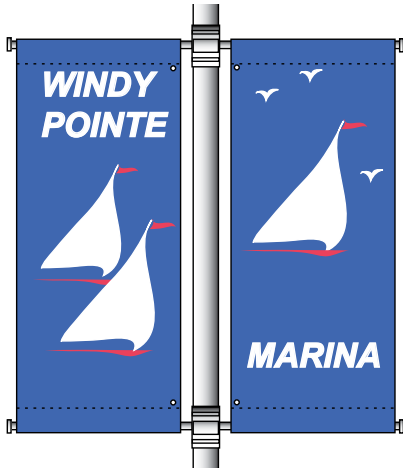

Two colored background with multi-colored emblem. Extensive detail and lettering.

SINGLE

SIZE	PRICE
2' x 3'	\$865.00
3' x 5'	1,000.00
4' x 6'	1,400.00

DOUBLE

SIZE	PRICE
2' x 3'	\$1,530.00
3' x 5'	1,800.00
4' x 6'	2,400.00

COMPLEX DESIGN

Multiple emblems, colors and details with extensive lettering.

SINGLE

SIZE	PRICE
2' x 3'	\$1,035.00
3' x 5'	1,200.00
4' x 6'	1,600.00

DOUBLE

SIZE	PRICE
2' x 3'	\$1,870.00
3' x 5'	2,200.00
4' x 6'	2,650.00

CUSTOM FLAGS & BANNERS

SUNBRELLA AVENUE BANNERS

Double-Sided Print with Top & Bottom Pole Hems

Sunbrella fabric is a woven acrylic material which is ideally suited for outdoor use. This solution dyed fabric resists fading and the harshest weather conditions. The pricing on this page is for single ply banners printed on both sides. Bleed imprints are not available. Some fabric and ink color combinations may require double ply banners with an opaque liner; please contact us for a prompt quotation.