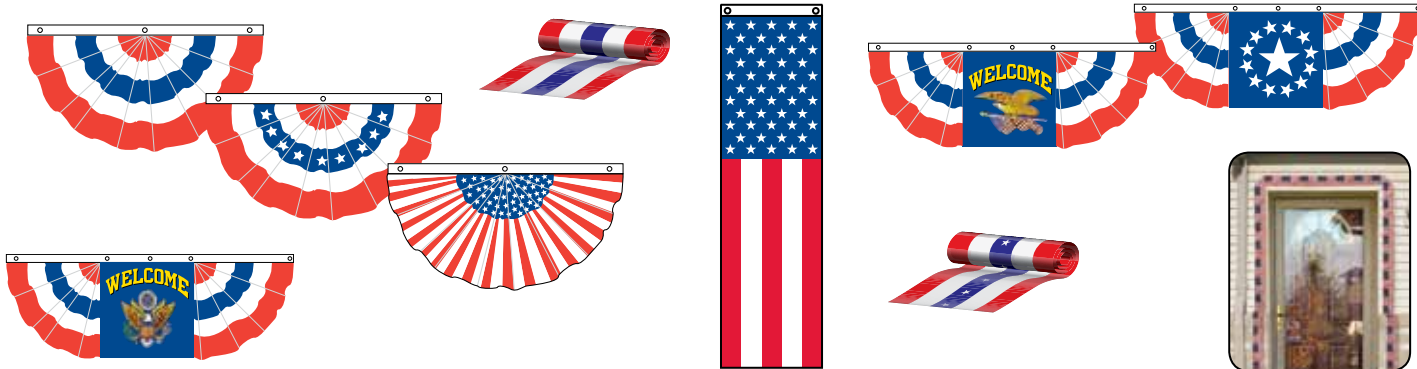

SEE PAGES 14 -15 FOR U.S. FANS, DECORATIONS & BUNTING