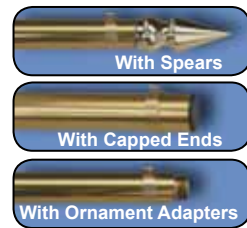

With Gold Fittings - Each set comes complete with Brass Plated Metal Army Spear, Brass Plated Screw Joint and Brass Plated Bottom Ferrule.

ITEM #	HEIGHT	DIAMETER	1-11	12+	LBS.
050531	7'	1 1/4"	\$179.00	\$168.00	4.6
050532	8'	1 1/4"	187.00	179.00	5.1
050533	9'	1 1/4"	200.00	189.00	5.4

CHROME PLATED

PAINTED

ITEM	DESCRIPTION	DIA.	HT.	PRICE	LBS.
050551	SILVER CHROME PLATED FINISH	12"	4 3/4"	\$270.00	17
050552	SILVER PAINTED FINISH	12"	4 3/4"	190.00	17

GUIDON POLE BOTTOM FERRULE ADAPTER

This injection molded, tapered nylon sleeve slips inside of our 1 1/4" B-100 stand, PMB-M Regent stand and PMB-P Viscount stand to seat the pointed end of the bottom ferrule securely into the floor stand.

ITEM #	1-5	6+	LBS.
050543	\$22.50	\$20.50	.25

INDOOR & PARADE ACCESSORIES

1 1/8" DIAMETER DELUXE ALUMINUM LEAD PARADE BANNER POLES

Your choice of silver mill finish or shiny, bright-dipped gold anodized finish. These poles come complete with flag rings, and your choice of gold spear ends, capped ends or the ends supplied with an ornament adapter only (no ornaments). Two piece poles are coupled together with a solid brass, precision-machined screw joint. The length of each pole was determined by allowing 6" on each side for hand positions. *NOTE: The banner pictured is NOT included in the pricing below. When ordering a silver pole, gold ornaments are supplied as standard.*