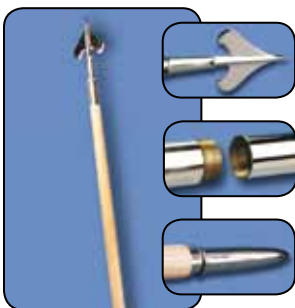

ADJUSTABLE ALUMINUM POLE

The one pole that is just the right height for all popular sizes of indoor/parade flags. No tools are required for quick, easy twist-lock setting of telescoping sections at any height from 6' to 10'. This pole comes complete with ornament top adapter, cord & tassel ring, flag rings and capped bottom. Available in bright gold anodized finish only.

MODEL	ITEM #	HEIGHT	DIAMETER	1-11	12+	LBS.
AAP-10	050293	6' - 10'	1 1/8"	\$53.00	\$50.00	1.4

WHITE FIBERGLASS MARCHING BAND POLES

Each pole is supplied with a 37" rotating, non-furling sleeve to prevent the flag from tangling around the pole. Comes complete with brass plated plastic acorn ornament.

MODEL	ITEM #	HT.	DIA.	# OF SECTIONS	1-11	12+	LBS.
MPF-11	050342	6'	1"	1	\$43.00	\$41.00	1.7
MPF-12	050343	8'	1"	1	48.00	45.00	2.2

GUIDON POLE SET - With 2-Section Natural Oak Finish Pole

With Silver Fittings - Each set comes complete with Silver Metal Army Spear, Chrome Plated Brass Screw Joint and Chrome Plated Bottom Ferrule.