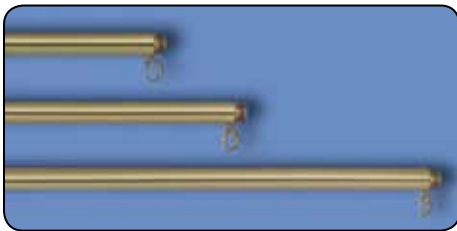

Items in this catalog are the most popular in the flag and flagpole industry. If you do not see what you want please call or fax for a prompt quotation.

INDOOR & PARADE ACCESSORIES

Two piece poles are coupled with a precision machined brass screw joint. 1" dia. poles are available in your choice of silver mill finish or shiny, gold anodized finish. 1 1/8" dia. poles are available in your choice of shiny, silver or gold anodized finish.

ALUMINUM MARCHING BAND POLES

With Top Ornament Adapter & Bottom Plug

MODEL	HT.	DIA.	# OF SECTIONS	LBS.	GOLD			SILVER		
					ITEM #	1-11	12+	ITEM #	1-11	12+
MP-12	6'	1"	2	1.1	050295	\$61.00	\$58.00	050307	\$58.00	\$56.00
MP-15	7'	1"	1	.99	050298	46.00	44.00	050310	41.00	39.00
MP-16	7'	1"	2	1.2	050299	68.00	65.00	050311	60.00	58.00
MP-19	8'	1"	1	1.2	050302	53.00	50.00	050314	48.00	46.00
MP-20	8'	1"	2	1.3	050303	72.00	70.00	050315	68.00	66.00
MP-21	8'	1 1/8"	1	1.8	050304	57.00	55.00	050316	57.00	55.00

NOTE: The parade ball ornament pictured is sold separately and is NOT included in the pricing.

Identical to the above marching poles but supplied with a top cap instead of a top ornament adapter.

ALUMINUM MARCHING BAND POLES

ADJUSTABLE ALUMINUM POLE

The one pole that is just the right height for all popular sizes of indoor/parade flags. No tools are required for quick, easy twist-lock setting of telescoping sections at any height from 6' to 10'. This pole comes complete with ornament top adapter, cord & tassel ring, flag rings and capped bottom. Available in bright gold anodized finish only.