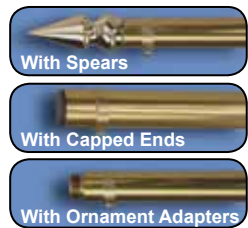

With Gold Fittings - Each set comes complete with Brass Plated Metal Army Spear, Brass Plated Screw Joint and Brass Plated Bottom Ferrule.

ITEM #	HEIGHT	DIAMETER	1-11	12+	LBS.
050531	7'	1 1/4"	\$179.00	\$168.00	4.6
050532	8'	1 1/4"	187.00	179.00	5.1
050533	9'	1 1/4"	200.00	189.00	5.4

CHROME PLATED

PAINTED

ITEM	DESCRIPTION	DIA.	HT.	PRICE	LBS.
050551	SILVER CHROME PLATED FINISH	12"	4 3/4"	\$270.00	17
050552	SILVER PAINTED FINISH	12"	4 3/4"	190.00	17

GUIDON POLE BOTTOM FERRULE ADAPTER

This injection molded, tapered nylon sleeve slips inside of our 1 1/4" B-100 stand, PMB-M Regent stand and PMB-P Viscount stand to seat the pointed end of the bottom ferrule securely into the floor stand.

ITEM #	1-5	6+	LBS.
050543	\$22.50	\$20.50	.25

INDOOR & PARADE ACCESSORIES

1 1/8" DIAMETER DELUXE ALUMINUM LEAD PARADE BANNER POLES

Your choice of silver mill finish or shiny, bright-dipped gold anodized finish. These poles come complete with flag rings, and your choice of gold spear ends, capped ends or the ends supplied with an ornament adapter only (no ornaments). Two piece poles are coupled together with a solid brass, precision-machined screw joint. The length of each pole was determined by allowing 6" on each side for hand positions. *NOTE: The banner pictured is NOT included in the pricing below. When ordering a silver pole, gold ornaments are supplied as standard.*